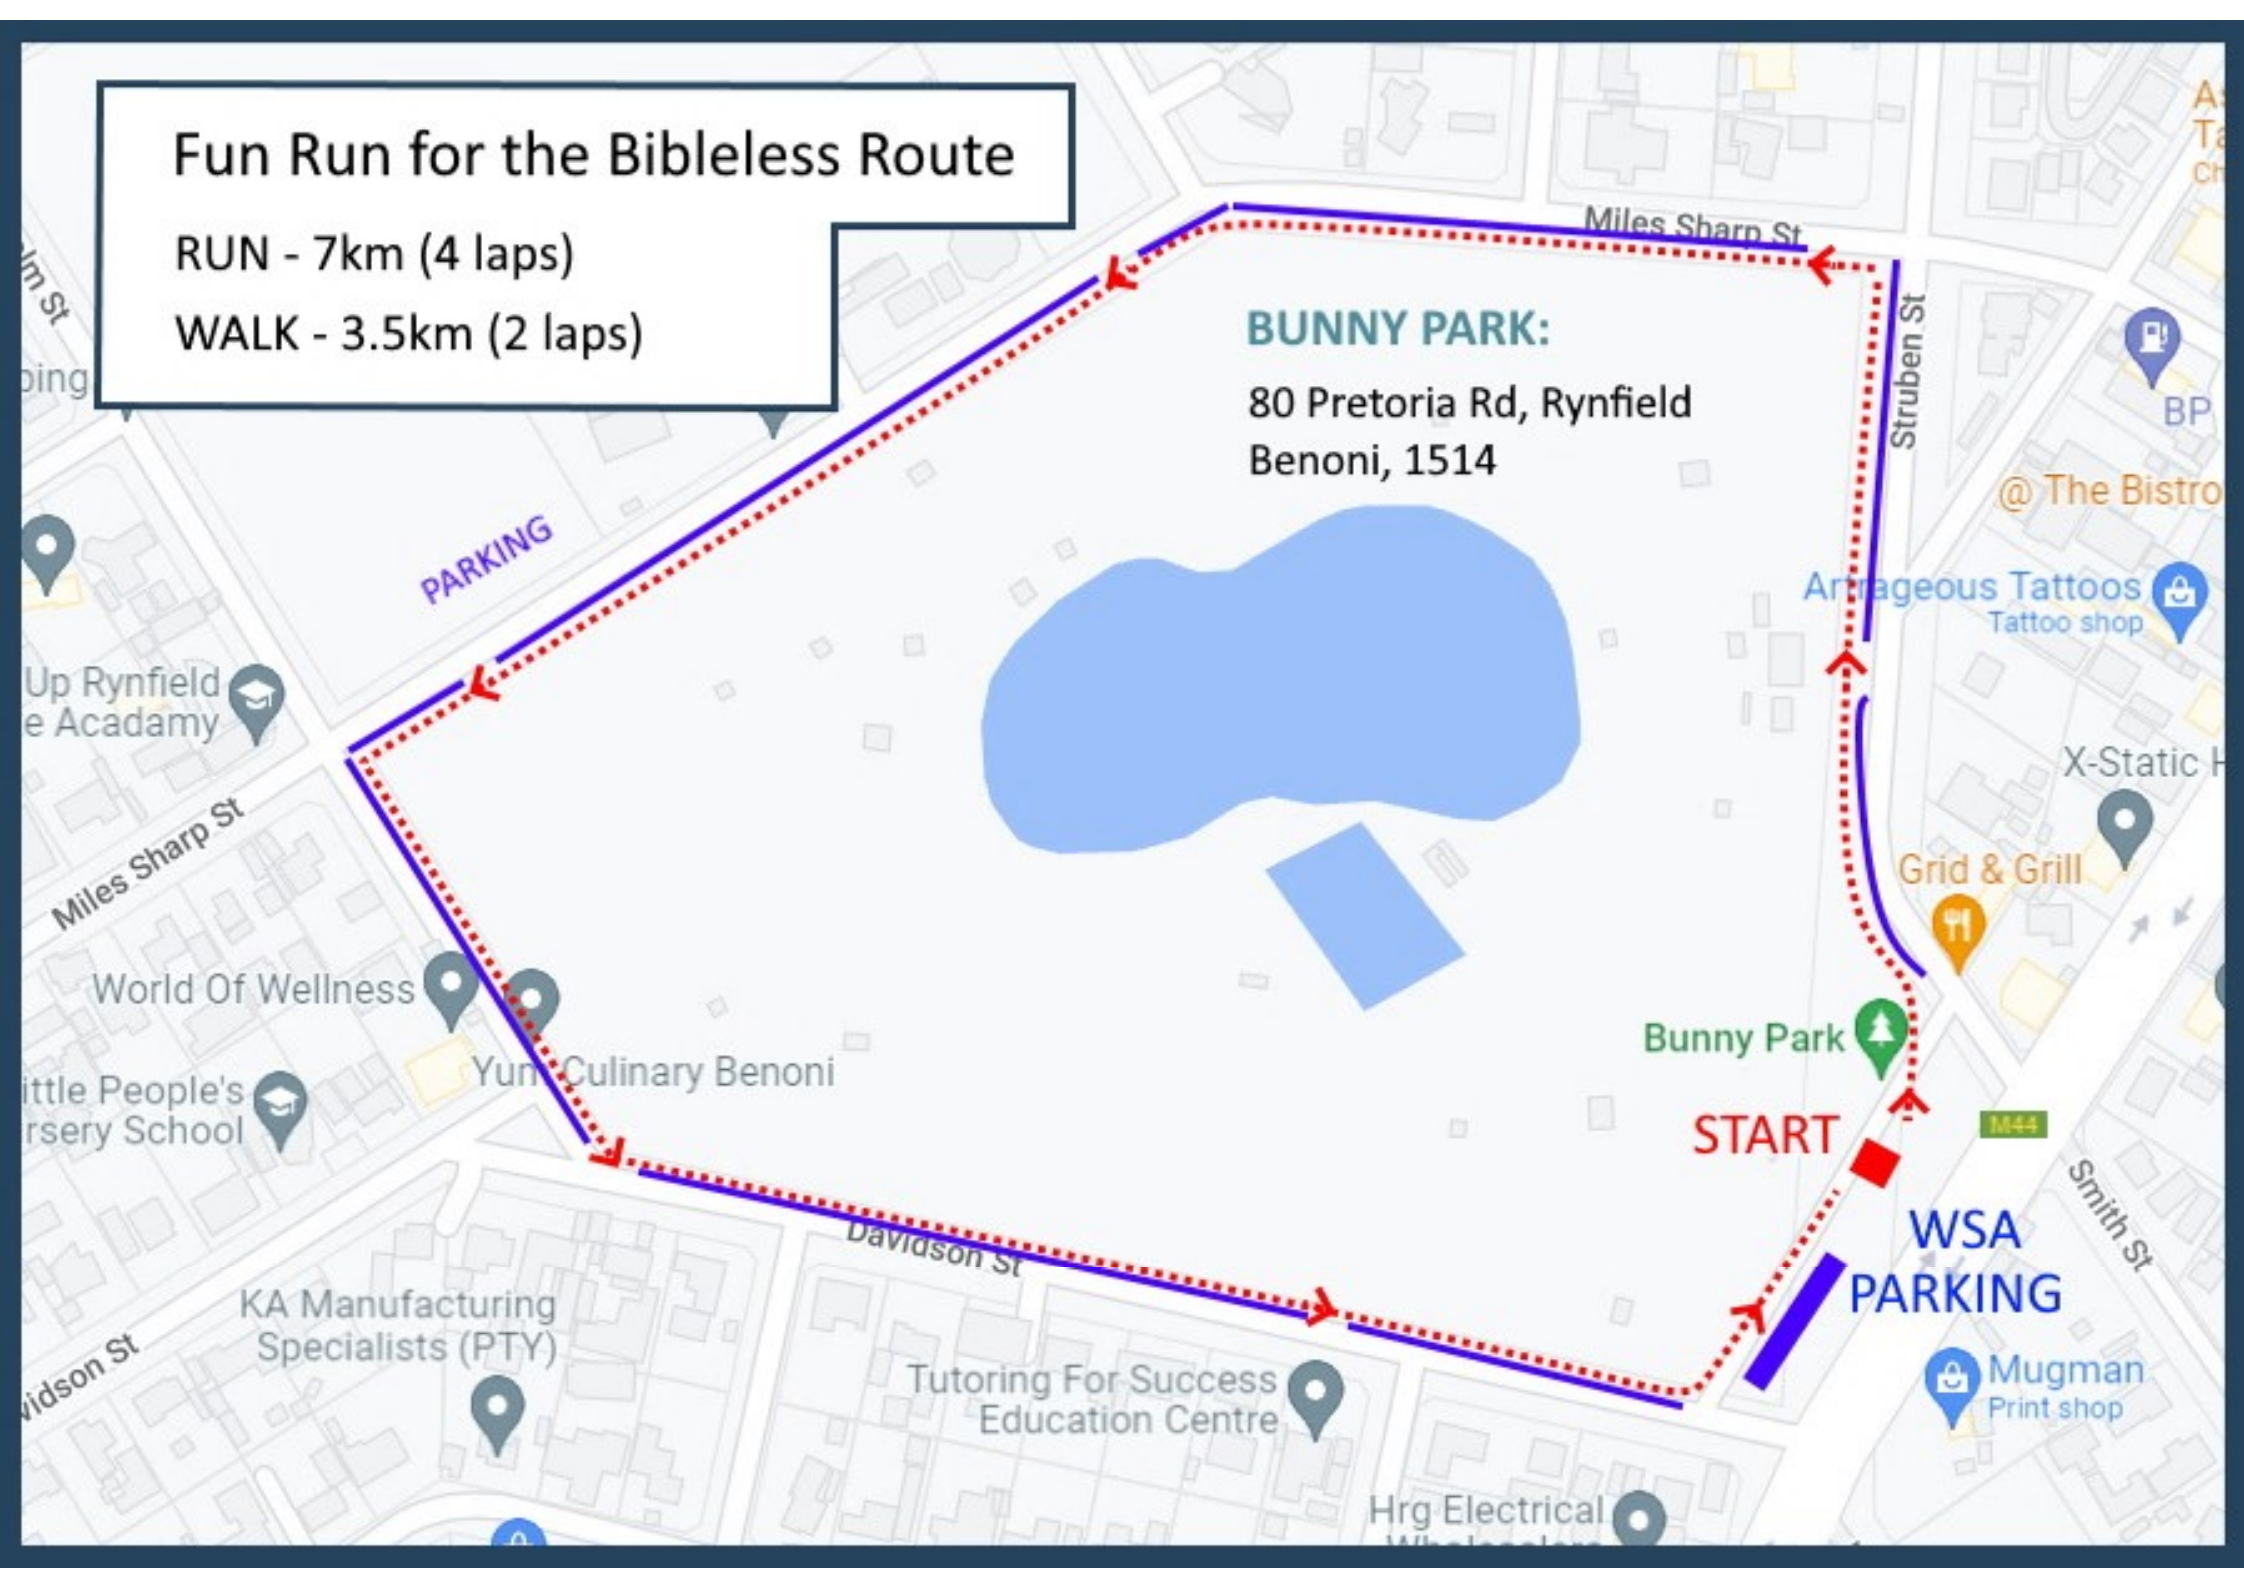

Fun Run for the Bibleless Route

RUN - 7km (4 laps)

WALK - 3.5km (2 laps)

BUNNY PARK:

80 Pretoria Rd, Rynfield Benoni, 1514

PUBLIC PARKING

STAGE

MARQUEE

STALLS

WYCLIFFE EVENT PARKING

ENTRANCE

CHILD CARE / KID ZONE
TOILETS
KIOSK

RUNNERS

START

Barricade

ROUTE LAPS

BUNNY PARK ENTRANCE