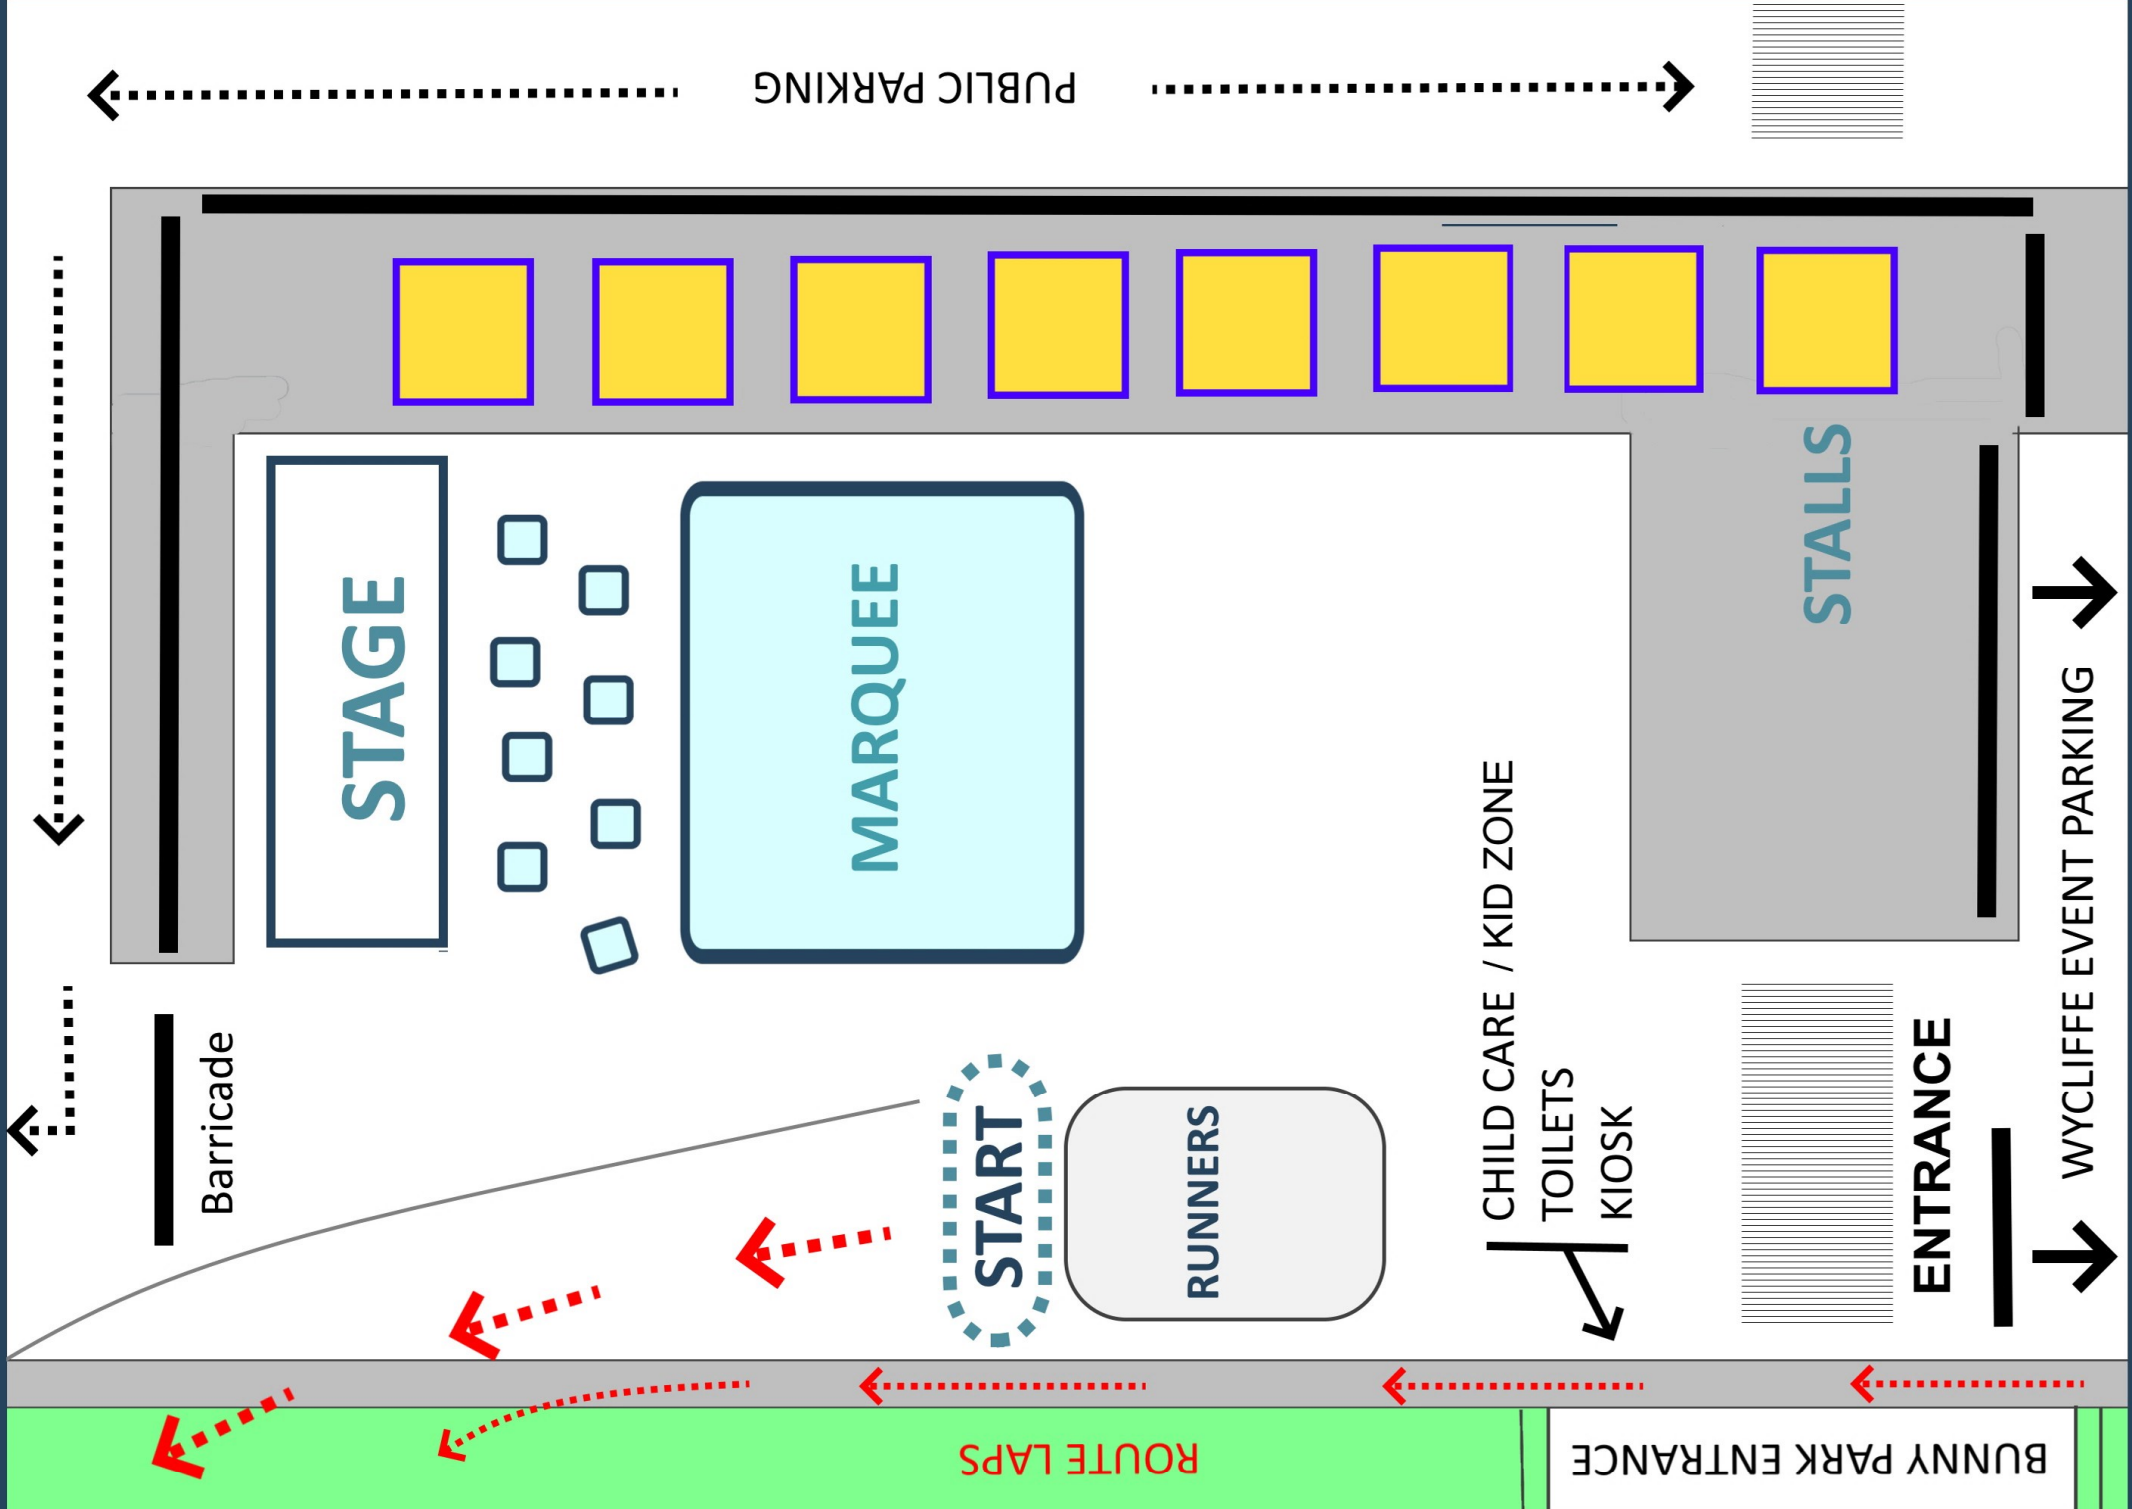

Fun Run for the Bibleless Route

RUN - 7km (4 laps)

WALK - 3.5km (2 laps)

BUNNY PARK:

80 Pretoria Rd, Rynfield Benoni, 1514

PUBLIC PARKING

STAGE

MARQUEE

STALLS

WYCLIFFE EVENT PARKING

ENTRANCE

CHILD CARE / KID ZONE
TOILETS
KIOSK

RUNNERS

START

Barricade

ROUTE LAPS

BUNNY PARK ENTRANCE